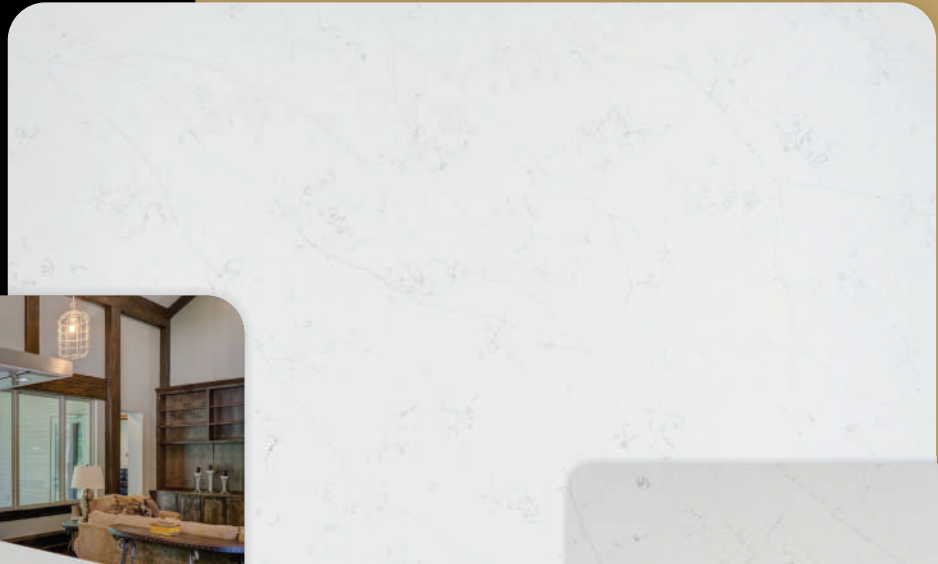

Bianco Vicenza

- Slab Size- 129" x 64"
- Slab Thickness- 2.0 cm & 3.0 cm
- Surface – Polished
- Usages
 - Countertop
 - Flooring
 - Wall
 - Fire Place
 - Bathroom
 - Residential
 - Commercial

Bianco Vicenza has a soft white background with hues of gray veins and soft cluster of clouds. Though it's subtle and fluid pattern gives it a natural marble look, it maintains the characteristic of quartz. Stain-resistance, germ-resistance, and heat-resistant, get luxury looks in a durable 2 cm or 3 cm slab with this understated quartz. Use these beautiful slabs to create stunning white quartz countertops, waterfall islands, accent walls or floors, wherever a maintenance free, easy to clean, and durable surface is desired.