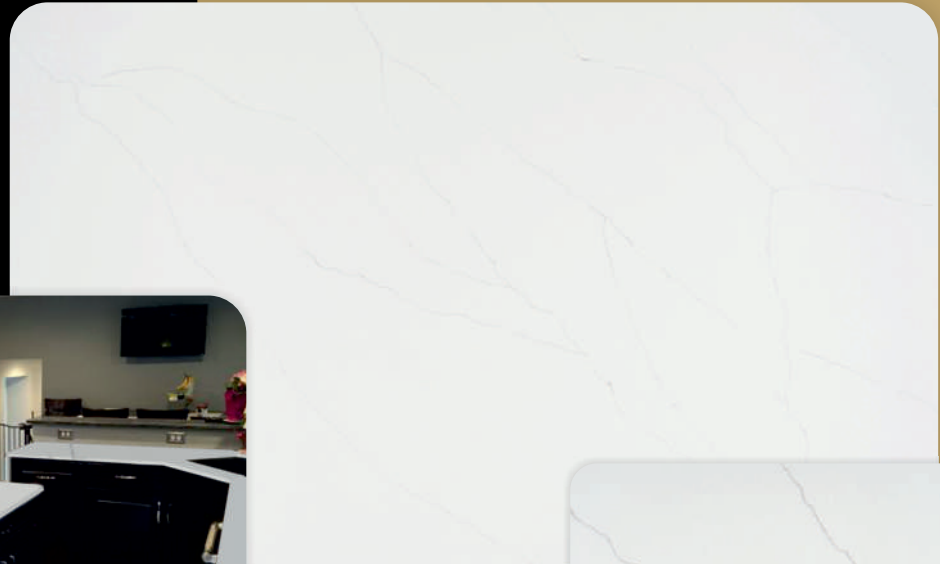

Calacatta Frost

- Slab Size- 129" x 64"
- Slab Thickness- 2.0 cm & 3.0 cm
- Surface – Polished
- Usages
 - Countertop
 - Flooring
 - Wall
 - Fire Place
 - Bathroom
 - Residential
 - Commercial

This Italian marble look quartz features an icy white background and elegant long linear veins, for subtle elegance that is delightful. Use these beautiful slabs to create stunning white quartz countertops, waterfall islands, accent walls or floors, wherever a maintenance free, easy to clean, and durable surface is desired.