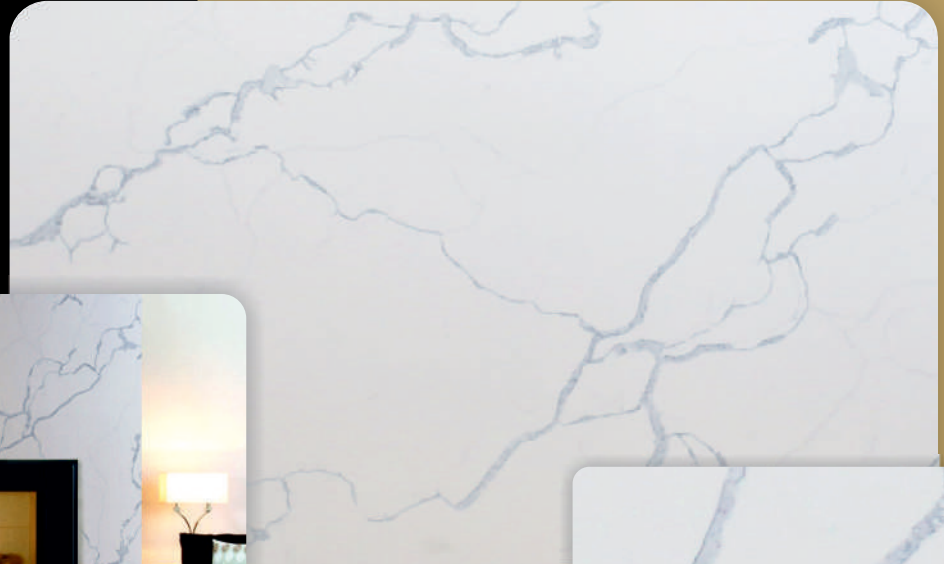

## Calacatta Novo

- Slab Size- 126" x 64"
- Slab Thickness- 2.0 cm & 3.0 cm
- Surface – Polished
- Usages
  - Countertop
  - Flooring
  - Wall
  - Fire Place
  - Bathroom
  - Residential
  - Commercial

Calacatta Novo has a polished white background enhanced by a dusky gray palette and rich veining, making it suitable for both commercial and residential application. Whether you are looking for countertop or backsplashes, bathroom vanity or flooring, there's no better choice than Calacatta Novo. This subtle yet statement-making quartz offers plenty of design and installation flexibility.