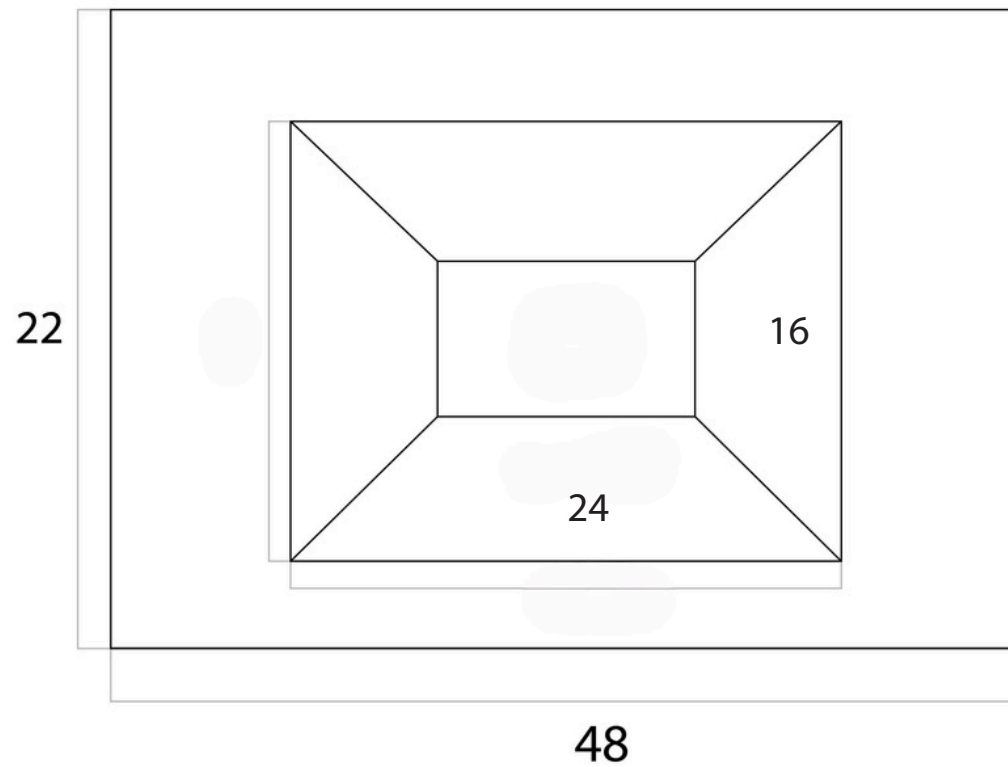

DIMENSIONS

Overall	48 IN X 22 IN X 3IN
Dimensions Basin	24 IN X 16 IN X 4 IN

Nivara

Carrara Sink showcases crisp geometry and timeless elegance through its seamless construction. The spacious rectangular basin offers efficient water flow and comfortable daily usability. Its soft white Carrara tone with subtle veining enhances brightness while pairing effortlessly with modern interiors. Durable, non-porous and easy to maintain, this sink is designed for long-lasting performance and refined functionality.

DIMENSIONS	
Overall	48 IN X 22 IN X 28 IN
Dimensions Basin	24 IN X 15 IN X 4 IN

Zeno

The Pacific Helena Sink is a statement of calm sophistication, designed for contemporary spaces that value clarity, function and timeless materiality. Helena's silhouette is minimal yet architectural presents a clean rectangular geometry with a seamless integrated basin, delivering both visual harmony and practical efficiency.

DIMENSIONS	
Overall	37 IN X 22.8 IN X 3 IN
Dimensions Basin	15 IN

Available Colors

Mountain

Splendor

Opulence

Tranquil

Chrome

Elegant