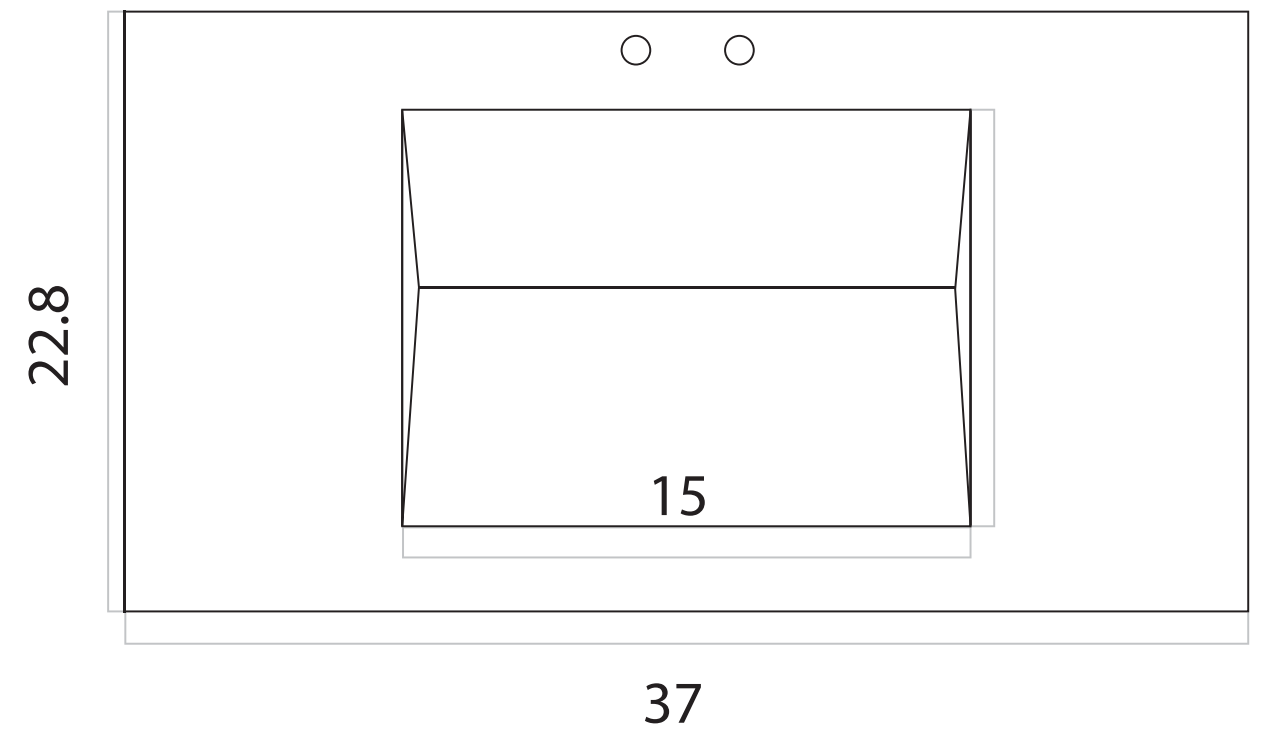

DIMENSIONS

Overall	48 IN X 22 IN X 3IN
Dimensions Basin	24 IN X 16 IN X 4 IN

Nivara

Carrara Sink showcases crisp geometry and timeless elegance through its seamless construction. The spacious rectangular basin offers efficient water flow and comfortable daily usability. Its soft white Carrara tone with subtle veining enhances brightness while pairing effortlessly with modern interiors. Durable, non-porous and easy to maintain, this sink is designed for long-lasting performance and refined functionality.

DIMENSIONS	
Overall	48 IN X 22 IN X 28 IN
Dimensions Basin	24 IN X 15 IN X 4 IN

Zeno

The Pacific Helena Sink is a statement of calm sophistication, designed for contemporary spaces that value clarity, function and timeless materiality. Helena's silhouette is minimal yet architectural presents a clean rectangular geometry with a seamless integrated basin, delivering both visual harmony and practical efficiency.

DIMENSIONS	
Overall	37 IN X 22.8 IN X 3 IN
Dimensions Basin	15 IN

Available Colors

Mountain

Splendor

Opulence

Tranquil

Chrome

Elegant