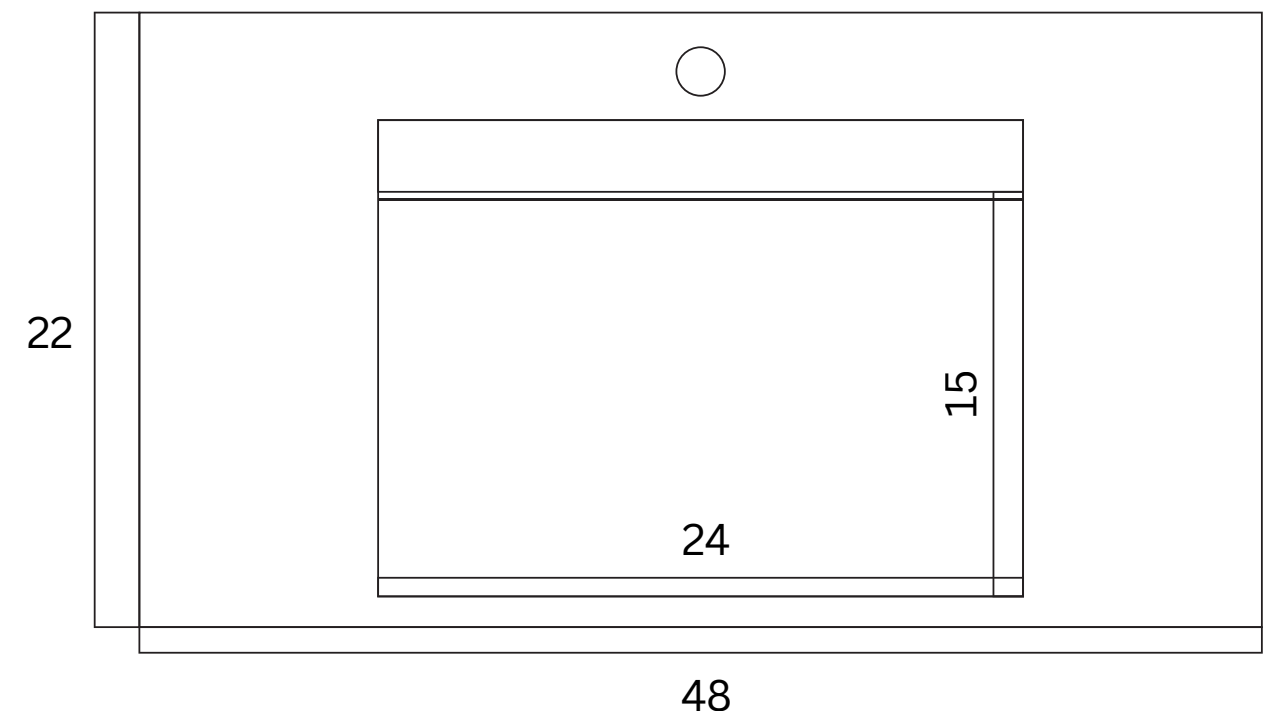

DIMENSIONS

Overall	48 IN X 22 IN X 3IN
Dimensions Basin	24 IN X 16 IN X 4 IN

Nivara

Carrara Sink showcases crisp geometry and timeless elegance through its seamless construction. The spacious rectangular basin offers efficient water flow and comfortable daily usability. Its soft white Carrara tone with subtle veining enhances brightness while pairing effortlessly with modern interiors. Durable, non-porous and easy to maintain, this sink is designed for long-lasting performance and refined functionality.

DIMENSIONS	
Overall	48 IN X 22 IN X 28 IN
Dimensions Basin	24 IN X 15 IN X 4 IN

Zeno

The Pacific Helena Sink is a statement of calm sophistication, designed for contemporary spaces that value clarity, function and timeless materiality. Helena's silhouette is minimal yet architectural presents a clean rectangular geometry with a seamless integrated basin, delivering both visual harmony and practical efficiency.

DIMENSIONS	
Overall	37 IN X 22.8 IN X 3 IN
Dimensions Basin	15 IN

Available Colors

Mountain

Splendor

Opulence

Tranquil

Chrome

Elegant